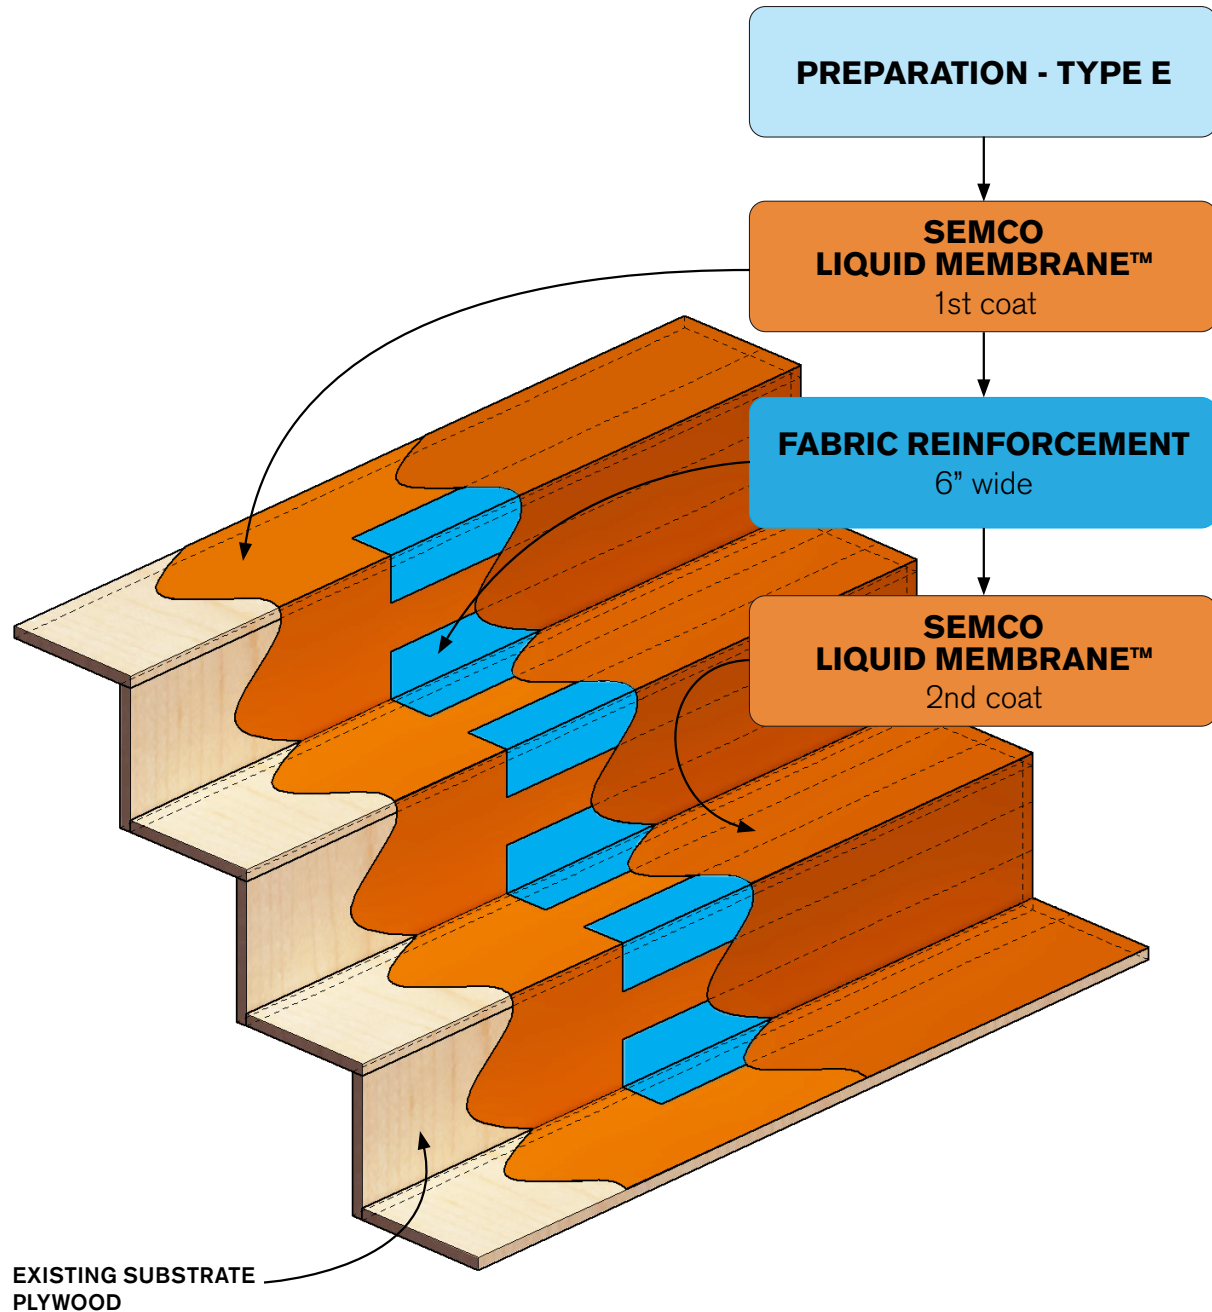

# STAIR DETAIL

Liquid Membrane over plywood

# SEMCO

modern seamless surface

SURFACE ENGINEERING COMPANY

**FLOORS | WALLS | POOL DECKS | WATERPROOFING**  
REDEFINING THE ART OF SURFACE CREATIVITY FOR OVER 25 YEARS USING GREEN MATERIALS

3620 W Reno Avenue / Las Vegas, NV 89118 / 800.33.SEMCO

[semcosurfaces.com](http://semcosurfaces.com)

2021.V02

\* Drawings are not to scale

DISTRIBUTED GLOBALLY